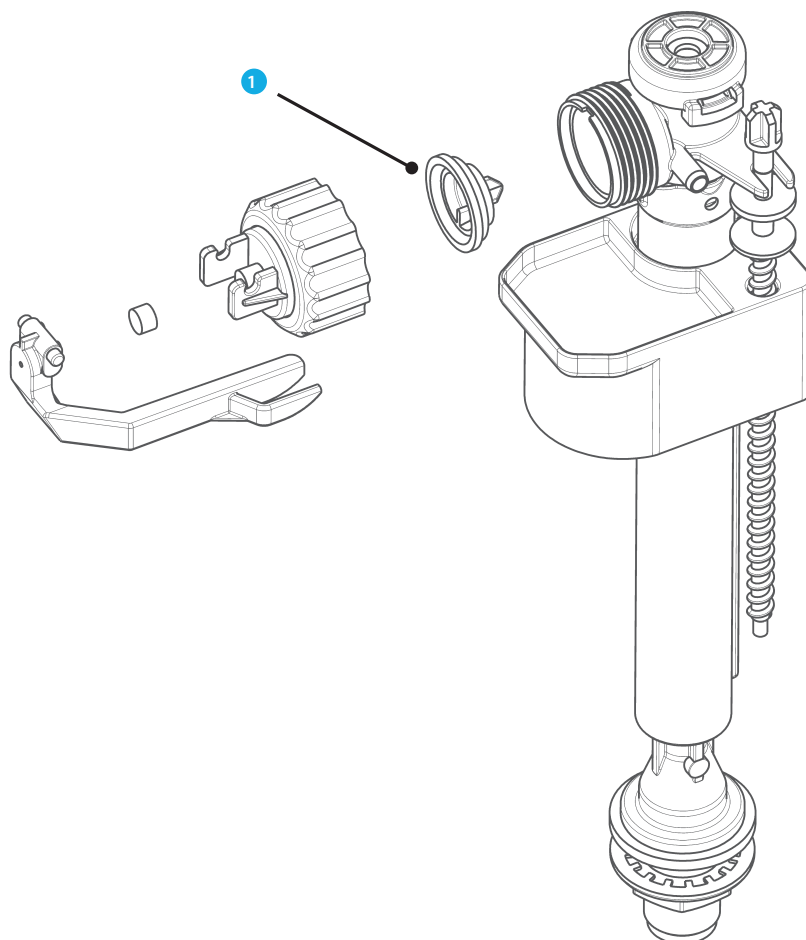

COMPACT 99

Locator	Description	Code	Quantity
1	Membrane + insert for hydraulic inlet valve	34 9513 20	1