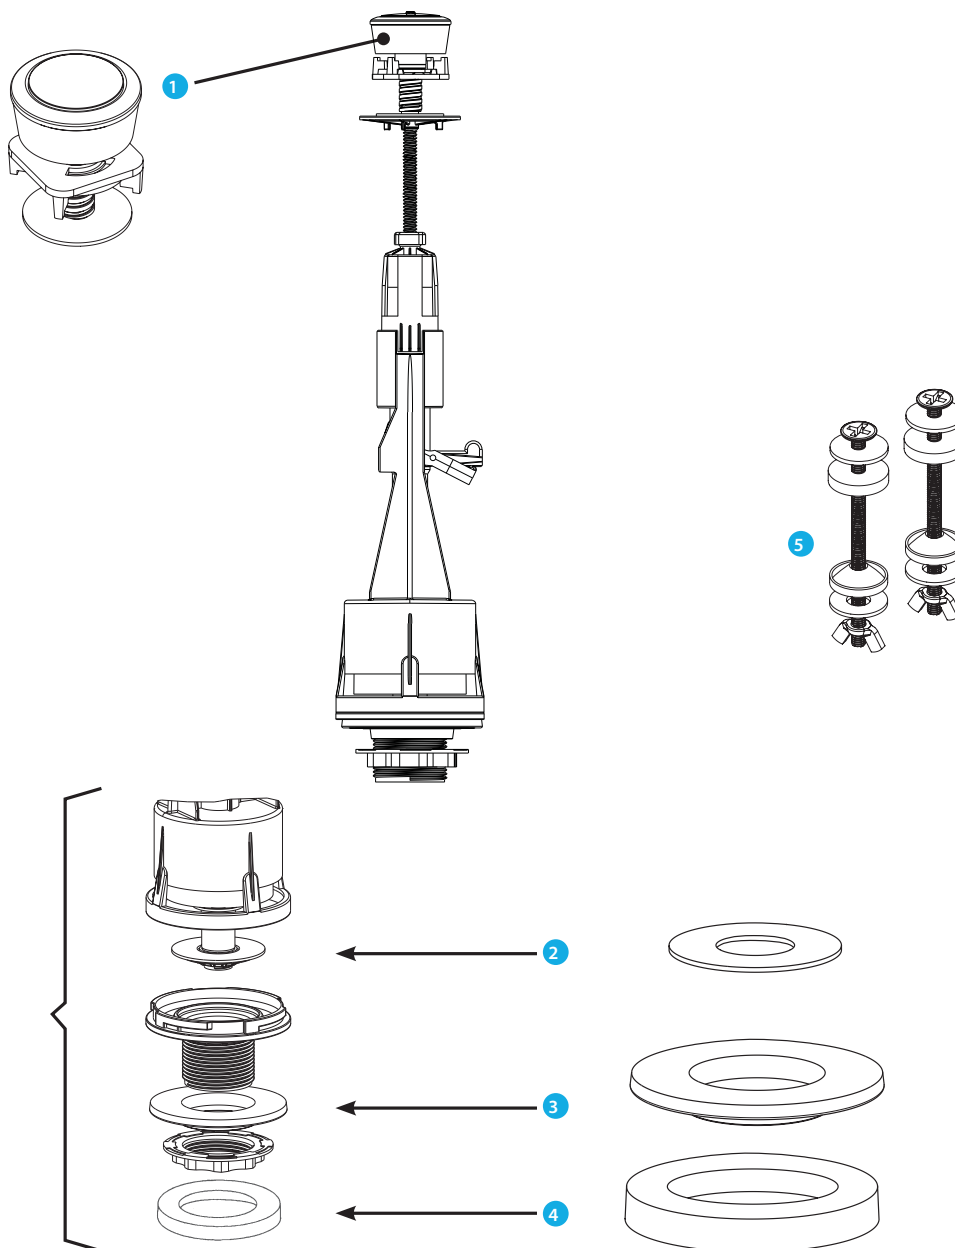

Storm EG push

Locator	Description	Code	Quantity
1	White Storm EG button	10 0139 24	1
2	Storm EG valve seal	10 0139 12	1
3	Storm EG Plug seal 2"	10 0139 21	1
3	Plug seal_EG 1.5"	10 0139 14	1
4	Tank to bowl Gasket EG	10 0139 15	1
5	Tank to bowl metallic screws kit EG	10 0139 22	1