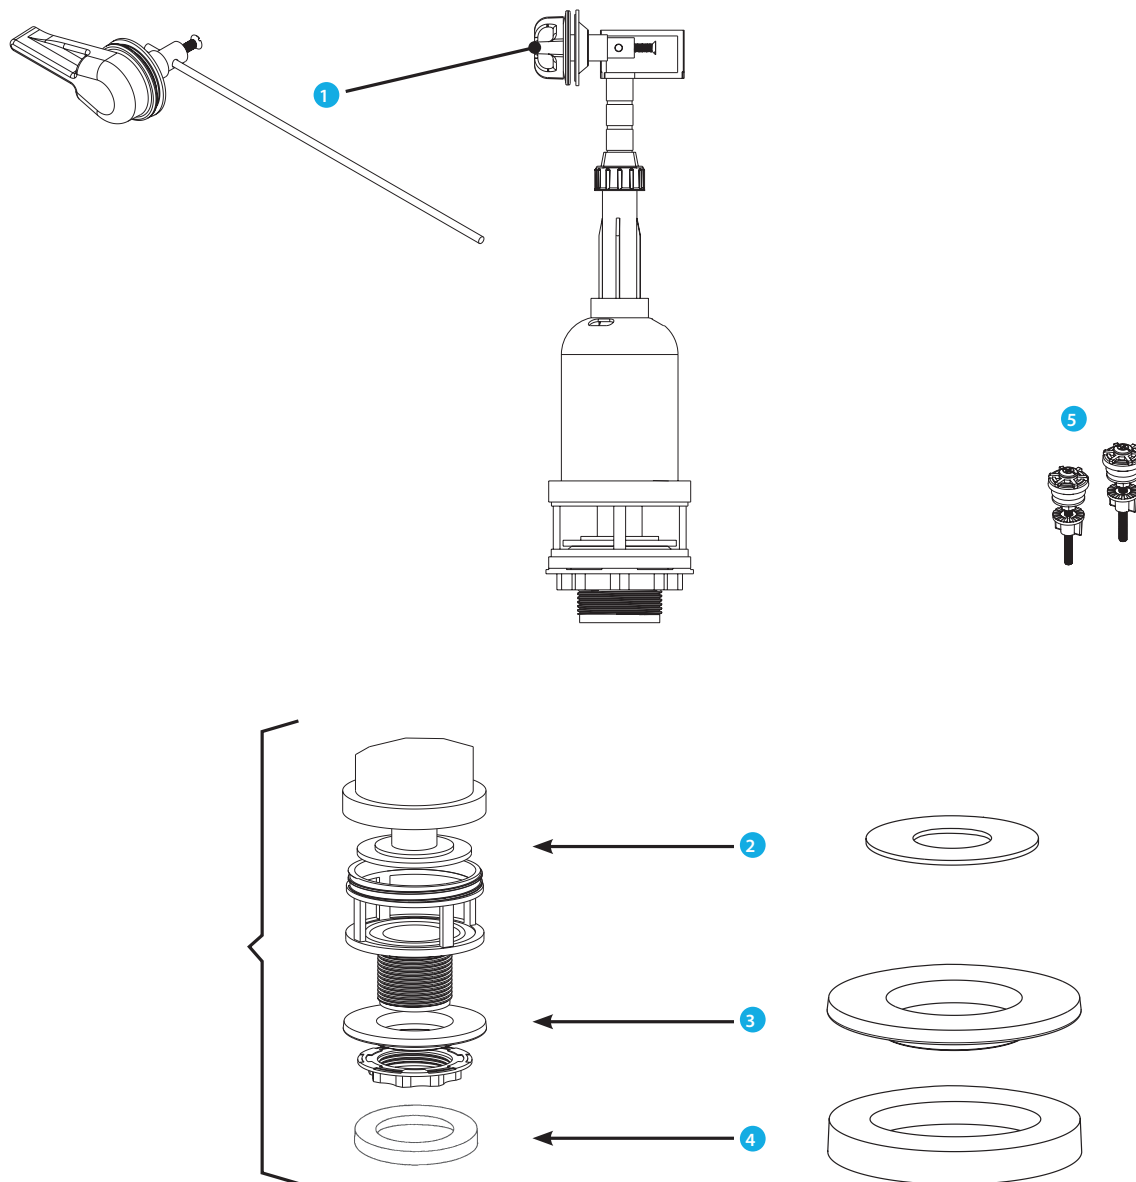

Base EG Pull

Locator	Description	Code	Quantity
1	White Base EG Pull button	10 0139 18	1
2	Base EG valve seal	10 0139 13	1
3	Base EG plug seal 2"	10 0139 20	1
3	Base EG plug seal 1.5"	10 0139 14	1
4	Tank to bowl Gasket Base EG	10 0139 16	1
5	Tank to bowl screws kit Base EG	10 0139 17	1

Base EG Twist

Locator	Description	Code	Quantity
1	White Base EG Twist button	10 0139 19	1
2	Base EG valve seal	10 0139 13	1
3	Base EG plug seal 2"	10 0139 20	1
3	Base EG plug seal 1.5"	10 0139 14	1
4	Tank to bowl Gasket Base EG	10 0139 16	1
5	Tank to bowl screws kit Base EG	10 0139 17	1

OPTIMA 50

Locator	Description	Code	Quantity
1	Bright chrome plated Optima 50	34 4950 20	1
2	Optima valve seal	34 4905 20	1
3	Optima Plug seal	34 0320 07	1
4	Tank to bowl Gasket EG	10 0139 15	1
5	Tank to bowl metallic screws kit EG	10 0139 22	1
6	Mounting Key	10 0101 42	1

SWITCH 22A

Locator	Description	Code	Quantity
1	Bright Chrome-plated SWITCH button	34 3350 20	1
2	SWITCH valve seal	34 2332 20	1
3	Optima Plug seal 2"	34 0320 07	1
4	Tank to bowl Gasket EG	10 0139 15	1
5	Tank to bowl metallic screws kit EG	10 0139 22	1
6	Mounting Key	10 0101 42	1