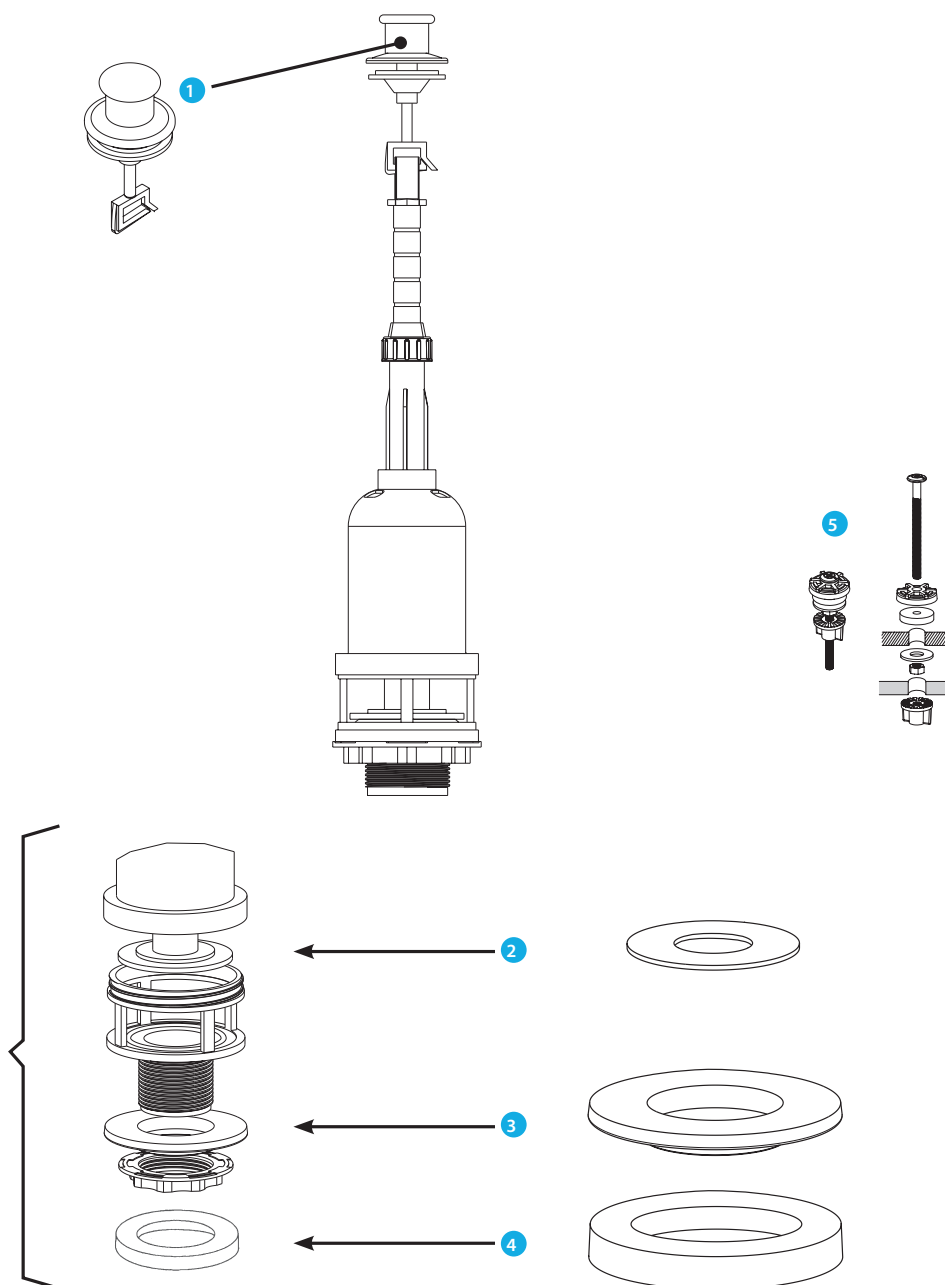

Base EG Pull

Locator	Description	Code	Quantity
1	White Base EG Pull button	10 0139 18	1
2	Base EG valve seal	10 0139 13	1
3	Base EG plug seal 2"	10 0139 20	1
3	Base EG plug seal 1.5"	10 0139 14	1
4	Tank to bowl Gasket Base EG	10 0139 16	1
5	Tank to bowl screws kit Base EG	10 0139 17	1

Base EG Twist

Locator	Description	Code	Quantity
1	White Base EG Twist button	10 0139 19	1
2	Base EG valve seal	10 0139 13	1
3	Base EG plug seal 2"	10 0139 20	1
3	Base EG plug seal 1.5"	10 0139 14	1
4	Tank to bowl Gasket Base EG	10 0139 16	1
5	Tank to bowl screws kit Base EG	10 0139 17	1

OPTIMA 50

Locator	Description	Code	Quantity
1	Bright chrome plated Optima 50	34 4950 20	1
2	Optima valve seal	34 4905 20	1
3	Optima Plug seal	34 0320 07	1
4	Tank to bowl Gasket EG	10 0139 15	1
5	Tank to bowl metallic screws kit EG	10 0139 22	1
6	Mounting Key	10 0101 42	1

SWITCH 22A

Locator	Description	Code	Quantity
1	Bright Chrome-plated SWITCH button	34 3350 20	1
2	SWITCH valve seal	34 2332 20	1
3	Optima Plug seal 2"	34 0320 07	1
4	Tank to bowl Gasket EG	10 0139 15	1
5	Tank to bowl metallic screws kit EG	10 0139 22	1
6	Mounting Key	10 0101 42	1