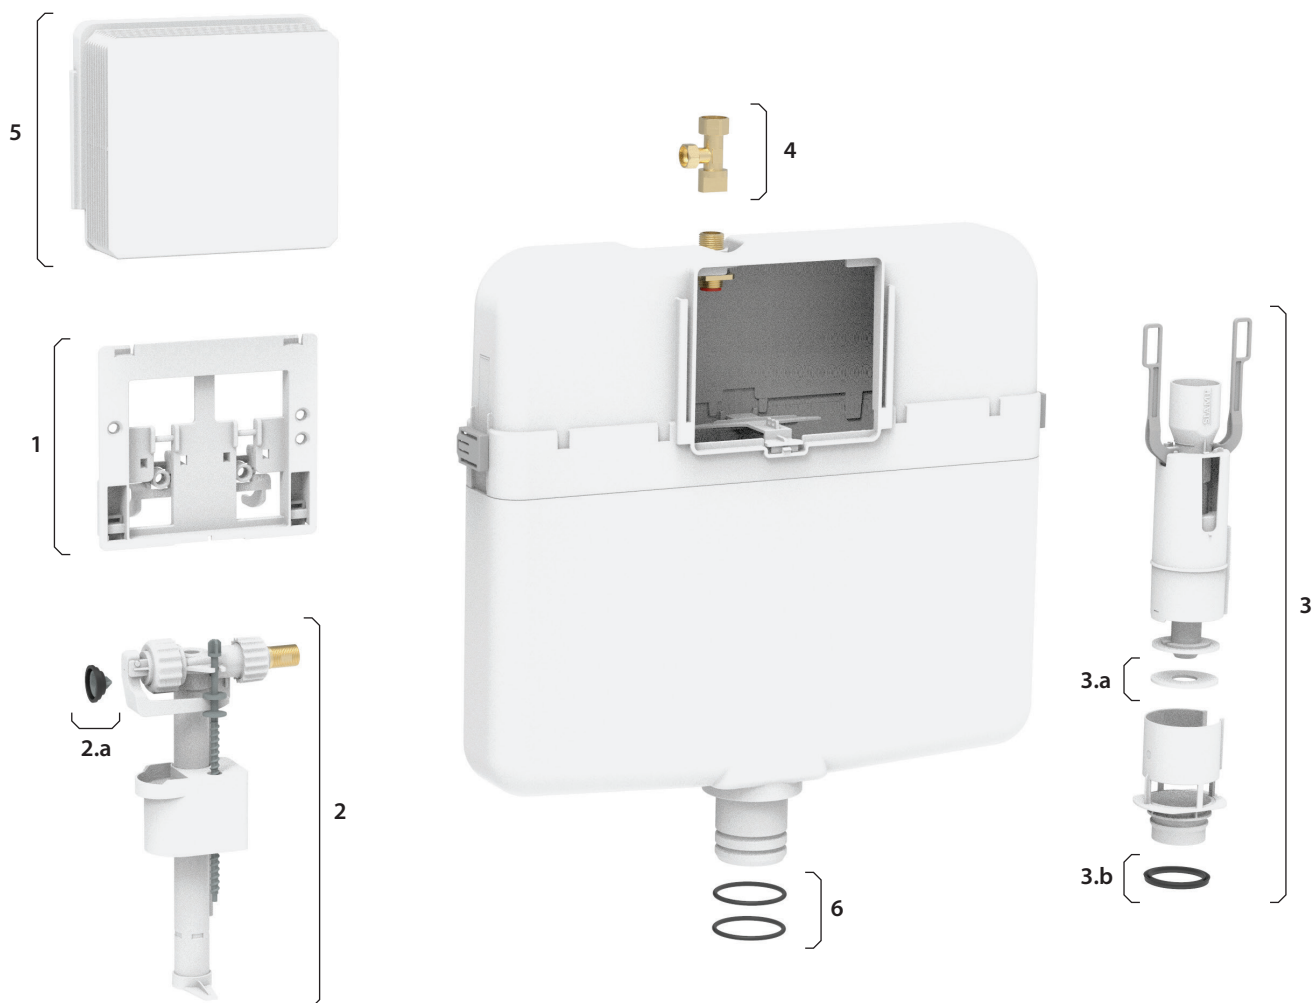

Base EG Pull

Locator	Description	Code	Quantity
1	White Base EG Pull button	10 0139 18	1
2	Base EG valve seal	10 0139 13	1
3	Base EG plug seal 2"	10 0139 20	1
3	Base EG plug seal 1.5"	10 0139 14	1
4	Tank to bowl Gasket Base EG	10 0139 16	1
5	Tank to bowl screws kit Base EG	10 0139 17	1

INTRASLIM Concealed Cistern

Locator	Description	Code	Quantity
1	Cistern window actioning counterplate	34 8051 07	1
2	95L Inlet Valve	30 9510 07	1
2.a	95L Inlet Valve Seal	34 9513 20	1
3	80 Outlet Valve	34 8050 07	1
3.a	80 Outlet Valve Seal	34 7128 07	1
3.b	80 Outlet Valve Plug Seal	34 8020 07	1
4	Intraslim Stop Valve	91 0126 00	1
5	Intraslim Reservation Box	34 9008 00	1
6	Intraslim Cistern Plug Seal	34 1131 00	1

Base EG Twist

Locator	Description	Code	Quantity
1	White Base EG Twist button	10 0139 19	1
2	Base EG valve seal	10 0139 13	1
3	Base EG plug seal 2"	10 0139 20	1
3	Base EG plug seal 1.5"	10 0139 14	1
4	Tank to bowl Gasket Base EG	10 0139 16	1
5	Tank to bowl screws kit Base EG	10 0139 17	1

COMPACT 99

Locator	Description	Code	Quantity
1	Membrane + insert for hydraulic inlet valve	34 9513 20	1

OPTIMA 49

Locator	Description	Code	Quantity
1	Bright chrome plated Optima 49	34 4902 20	1
2	Optima valve seal	34 4905 20	1
3	Optima Plug seal 2"	34 0320 07	1
4	Tank to bowl Gasket EG	10 0139 15	1
5	Tank to bowl metallic screws kit EG	10 0139 22	1
6	Mounting Key	10 0101 42	1