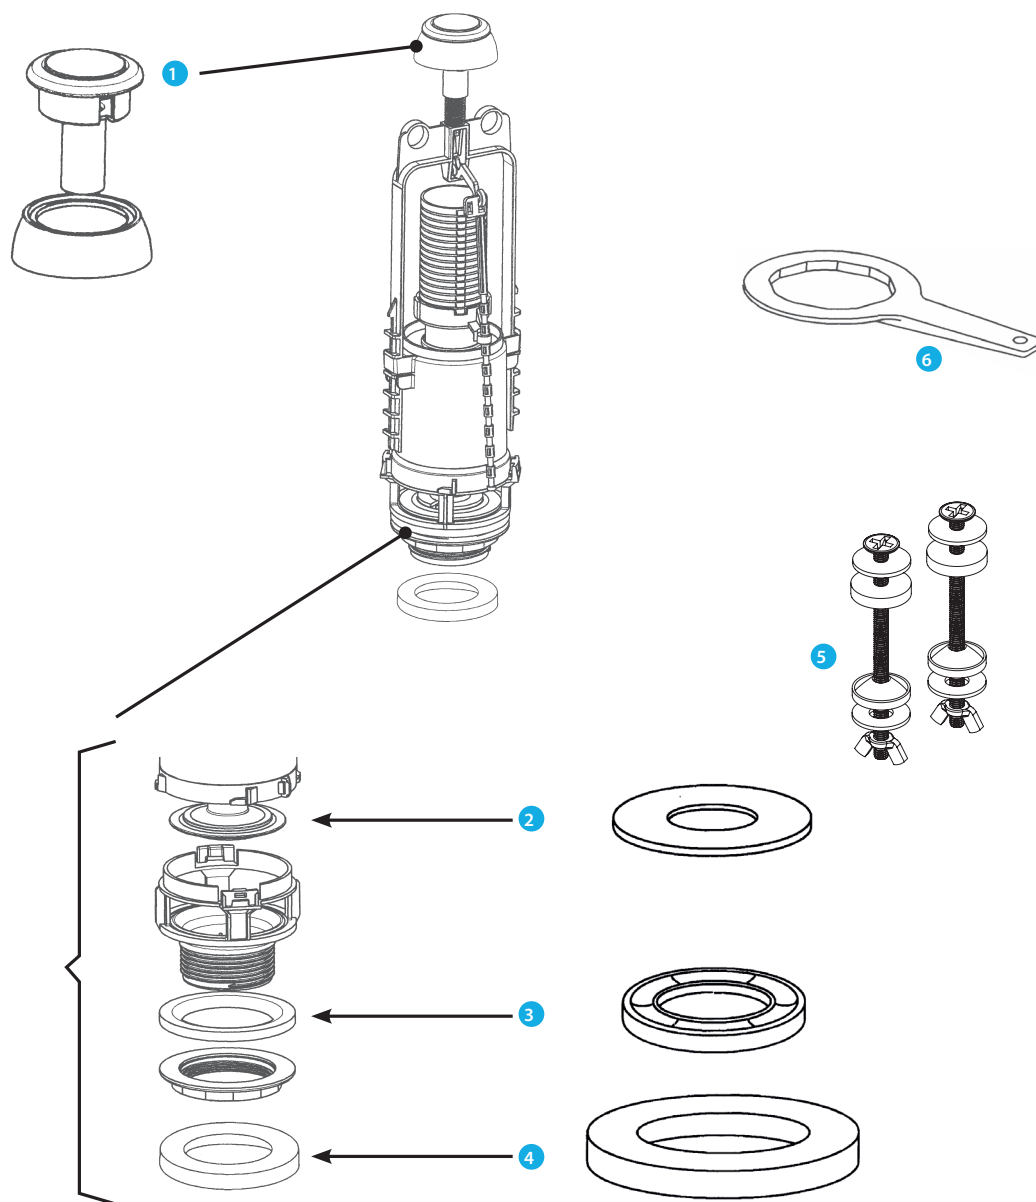

COMPACT 99

Locator	Description	Code	Quantity
1	Membrane + insert for hydraulic inlet valve	34 9513 20	1

OPTIMA 49

Locator	Description	Code	Quantity
1	Bright chrome plated Optima 49	34 4902 20	1
2	Optima valve seal	34 4905 20	1
3	Optima Plug seal 2"	34 0320 07	1
4	Tank to bowl Gasket EG	10 0139 15	1
5	Tank to bowl metallic screws kit EG	10 0139 22	1
6	Mounting Key	10 0101 42	1

OPTIMA 50

Locator	Description	Code	Quantity
1	Bright chrome plated Optima 50	34 4950 20	1
2	Optima valve seal	34 4905 20	1
3	Optima Plug seal	34 0320 07	1
4	Tank to bowl Gasket EG	10 0139 15	1
5	Tank to bowl metallic screws kit EG	10 0139 22	1
6	Mounting Key	10 0101 42	1

Storm EG push

Locator	Description	Code	Quantity
1	White Storm EG button	10 0139 24	1
2	Storm EG valve seal	10 0139 12	1
3	Storm EG Plug seal 2"	10 0139 21	1
3	Plug seal_EG 1.5"	10 0139 14	1
4	Tank to bowl Gasket EG	10 0139 15	1
5	Tank to bowl metallic screws kit EG	10 0139 22	1

SWITCH 22A

Locator	Description	Code	Quantity
1	Bright Chrome-plated SWITCH button	34 3350 20	1
2	SWITCH valve seal	34 2332 20	1
3	Optima Plug seal 2"	34 0320 07	1
4	Tank to bowl Gasket EG	10 0139 15	1
5	Tank to bowl metallic screws kit EG	10 0139 22	1
6	Mounting Key	10 0101 42	1