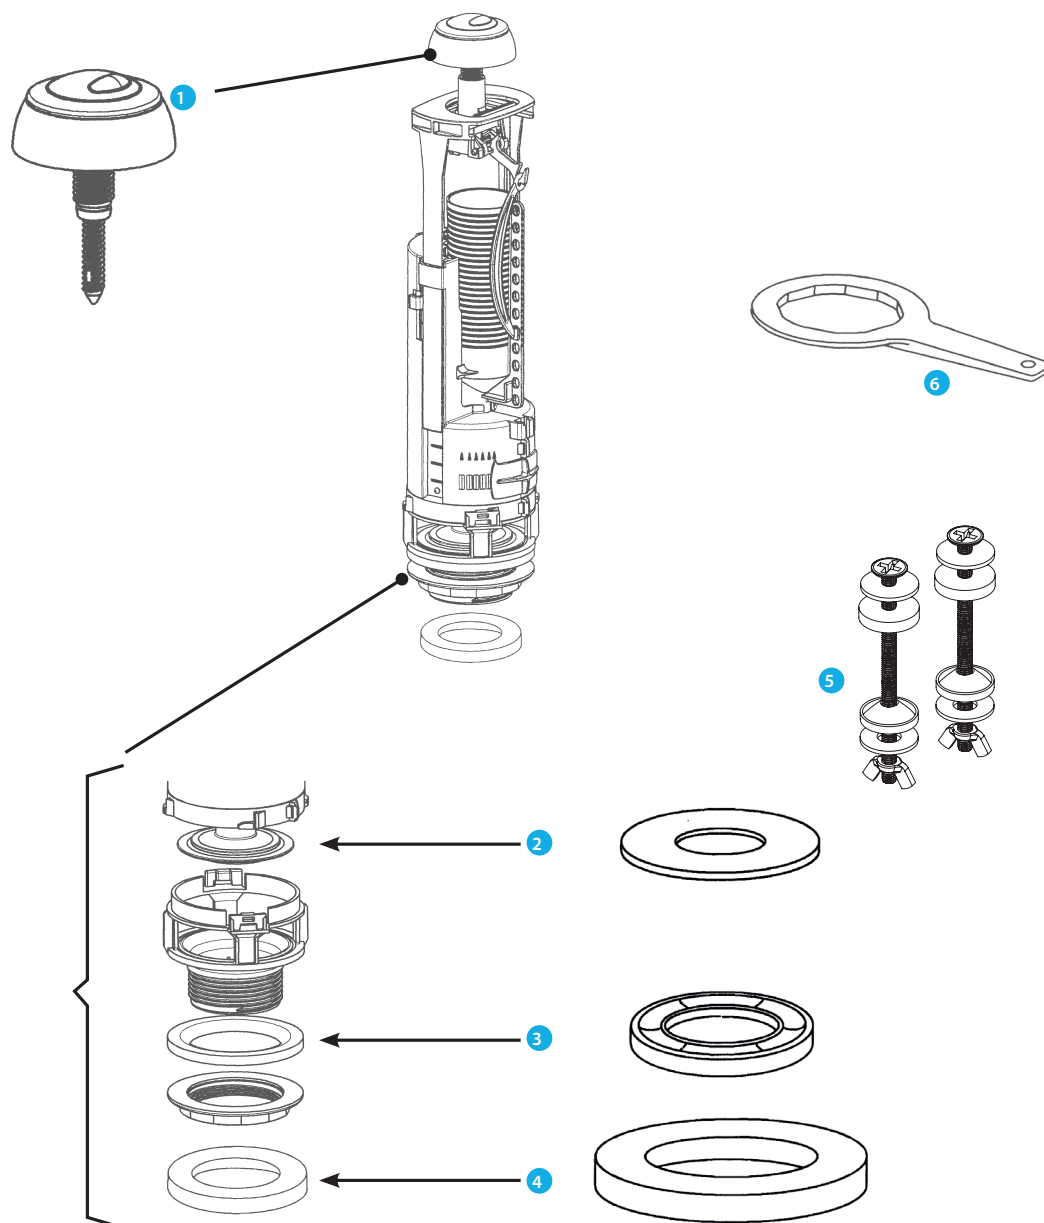

Base EG Twist

Locator	Description	Code	Quantity
1	White Base EG Twist button	10 0139 19	1
2	Base EG valve seal	10 0139 13	1
3	Base EG plug seal 2"	10 0139 20	1
3	Base EG plug seal 1.5"	10 0139 14	1
4	Tank to bowl Gasket Base EG	10 0139 16	1
5	Tank to bowl screws kit Base EG	10 0139 17	1

COMPACT 99

Locator	Description	Code	Quantity
1	Membrane + insert for hydraulic inlet valve	34 9513 20	1

OPTIMA 49

Locator	Description	Code	Quantity
1	Bright chrome plated Optima 49	34 4902 20	1
2	Optima valve seal	34 4905 20	1
3	Optima Plug seal 2"	34 0320 07	1
4	Tank to bowl Gasket EG	10 0139 15	1
5	Tank to bowl metallic screws kit EG	10 0139 22	1
6	Mounting Key	10 0101 42	1

OPTIMA 50

Locator	Description	Code	Quantity
1	Bright chrome plated Optima 50	34 4950 20	1
2	Optima valve seal	34 4905 20	1
3	Optima Plug seal	34 0320 07	1
4	Tank to bowl Gasket EG	10 0139 15	1
5	Tank to bowl metallic screws kit EG	10 0139 22	1
6	Mounting Key	10 0101 42	1

SWITCH 22A

Locator	Description	Code	Quantity
1	Bright Chrome-plated SWITCH button	34 3350 20	1
2	SWITCH valve seal	34 2332 20	1
3	Optima Plug seal 2"	34 0320 07	1
4	Tank to bowl Gasket EG	10 0139 15	1
5	Tank to bowl metallic screws kit EG	10 0139 22	1
6	Mounting Key	10 0101 42	1