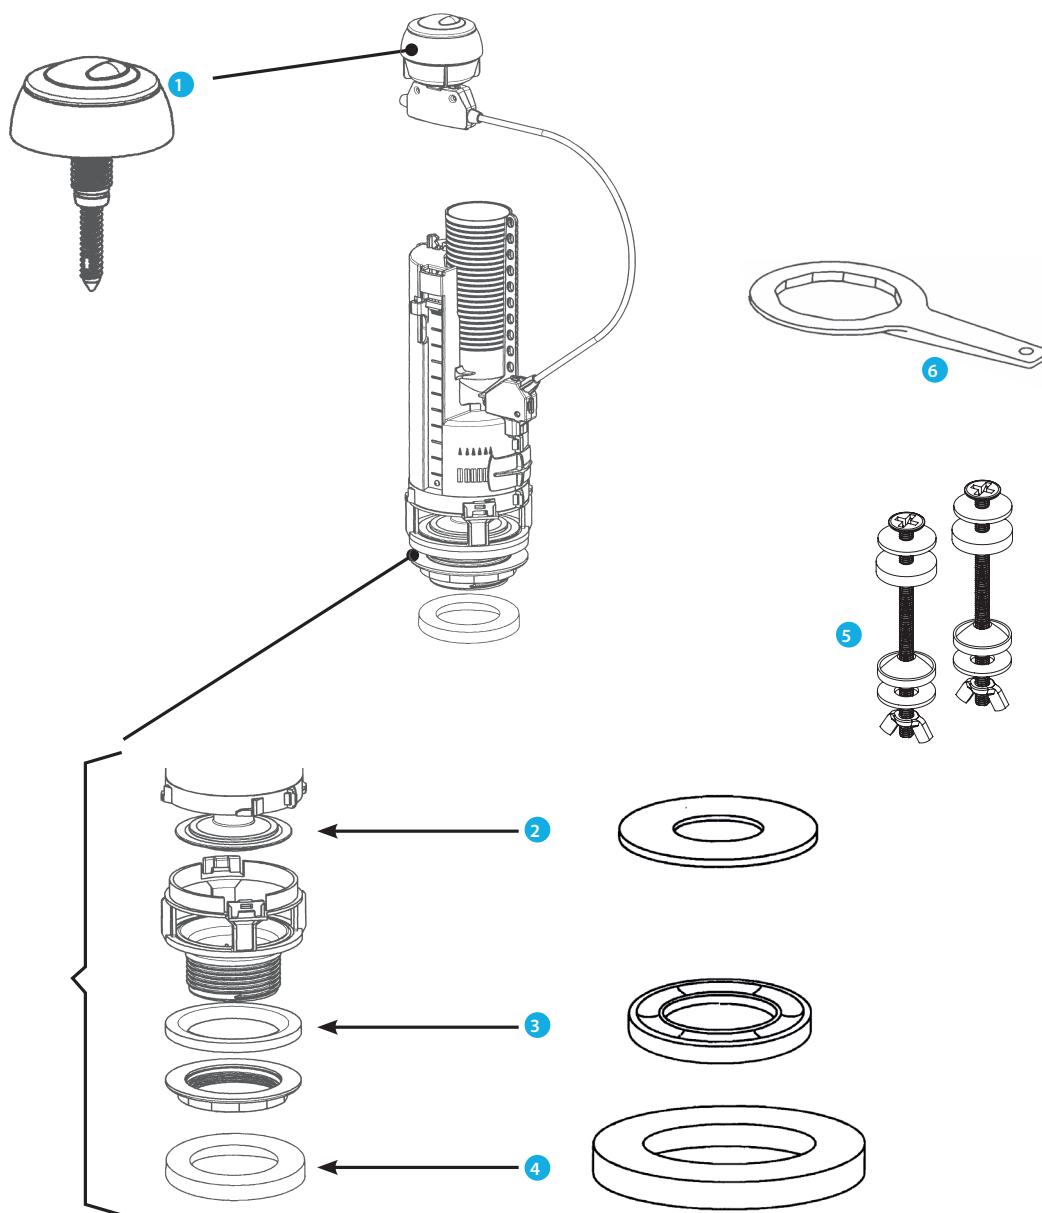

COMPACT 99

Locator	Description	Code	Quantity
1	Membrane + insert for hydraulic inlet valve	34 9513 20	1

OPTIMA 49

Locator	Description	Code	Quantity
1	Bright chrome plated Optima 49	34 4902 20	1
2	Optima valve seal	34 4905 20	1
3	Optima Plug seal 2"	34 0320 07	1
4	Tank to bowl Gasket EG	10 0139 15	1
5	Tank to bowl metallic screws kit EG	10 0139 22	1
6	Mounting Key	10 0101 42	1

OPTIMA 50

Locator	Description	Code	Quantity
1	Bright chrome plated Optima 50	34 4950 20	1
2	Optima valve seal	34 4905 20	1
3	Optima Plug seal	34 0320 07	1
4	Tank to bowl Gasket EG	10 0139 15	1
5	Tank to bowl metallic screws kit EG	10 0139 22	1
6	Mounting Key	10 0101 42	1

Storm EG push

Locator	Description	Code	Quantity
1	White Storm EG button	10 0139 24	1
2	Storm EG valve seal	10 0139 12	1
3	Storm EG Plug seal 2"	10 0139 21	1
3	Plug seal_EG 1.5"	10 0139 14	1
4	Tank to bowl Gasket EG	10 0139 15	1
5	Tank to bowl metallic screws kit EG	10 0139 22	1

SWITCH 22A

Locator	Description	Code	Quantity
1	Bright Chrome-plated SWITCH button	34 3350 20	1
2	SWITCH valve seal	34 2332 20	1
3	Optima Plug seal 2"	34 0320 07	1
4	Tank to bowl Gasket EG	10 0139 15	1
5	Tank to bowl metallic screws kit EG	10 0139 22	1
6	Mounting Key	10 0101 42	1