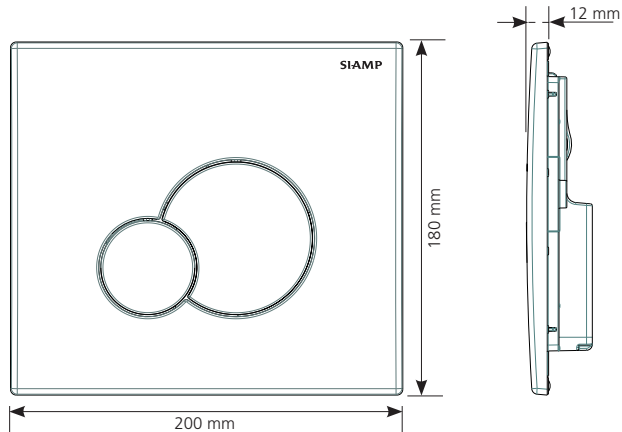

GLOBE

Can be installed on Verso 350, 536, 790, Intraslim

Bright chrome

FEATURES

- Modern design
- Made from ABS
- Dual flush
- Mechanical actuation
- Actuation force below 20 Newton
- Smooth actuating screws to avoid operating noise
- Hand cuttable fixing and actuation screws for adapting length to cladding
- Frame back pads to allow support on the cladding
- Flush plate serves as an access point for reaching the cistern inner equipments
- Cladding thickness between 16 and 100 mm

White

Mat chrome aspect

	Reference	Barcode	Packing	Packing			Pallet quantity
				Nb	L. x p. x h. (mm)	Kg	
GLOBE Bright chrome	31 1846 10	3 24723 010271 6	Box	1	216 x 193 x 44	0,40	40
GLOBE White	31 1844 10	3 24723 010467 3	Box	1	216 x 193 x 44	0,40	40
GLOBE Mat Chrome Aspect	31 1845 10	3 24723 010466 6	Box	1	216 x 193 x 44	0,40	40