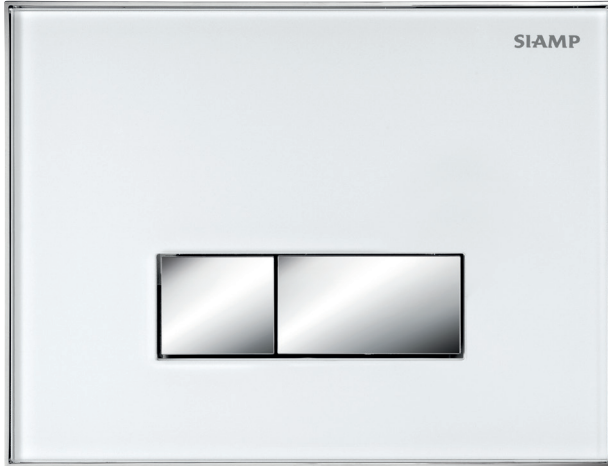

REFLET 90

Can be installed on Verso 350, 536, 790, Intraslim

Glass: white / Buttons: bright chrome

Glass: black / Buttons: bright chrome

Decorative versions:

Glass \ Buttons	Bright Chrome
White	•
Black	•

FEATURES

- Modern and angular design
- Decorated glass plate with light and depth effects
- Toughened glass for customizable version
- White, black and frosted green versions feature maintaining back adhesive tape
- Decorated ABS buttons
- Double flush
- Mechanical actuation
- Actuation force below 20 Newton
- Buttons and plate perfect alignment thanks to metallic springs
- Accurate and neat actuation feeling thanks to metallic springs
- Shock absorbers for preventing buttons to shock against the frame
- Smooth actuating screws to avoid operating noise
- Hand cuttable fixing and actuation screws for adapting length to cladding
- Can be used as hatch for reaching cistern equipment
- Cladding thickness between 20 and 100 mm
- Frame back pads to allow support on the cladding