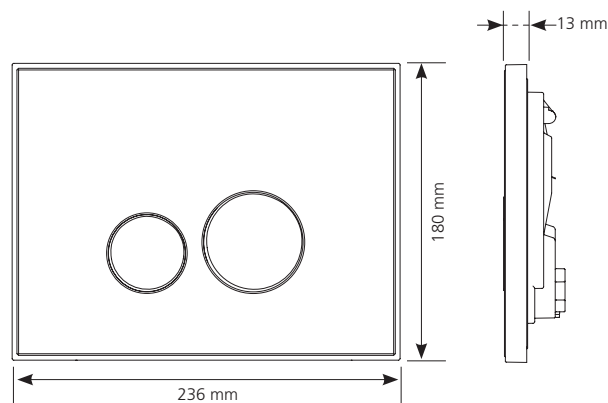

REFLET 360

Can be installed on Verso 350, 536, 790, Intraslim

Glass: white / Buttons: bright chrome

Glass: black / Buttons: bright chrome

FEATURES

- Modern and round design
- Decorated glass plate with light and depth effects
- Toughened glass
- Decorated ABS buttons
- Double flush
- Mechanical actuation
- Actuation force below 20 Newton
- Buttons and plate perfect alignment thanks to metallic springs
- Accurate and neat actuation feeling thanks to metallic springs
- Shock absorbers for preventing buttons to shock against the frame
- Smooth actuating screws to avoid operating noise
- Hand cuttable fixing and actuation screws for adapting length to cladding
- Can be used as hatch for reaching cistern equipment
- Cladding thickness between 20 and 100 mm
- Frame back pads to allow support on the cladding