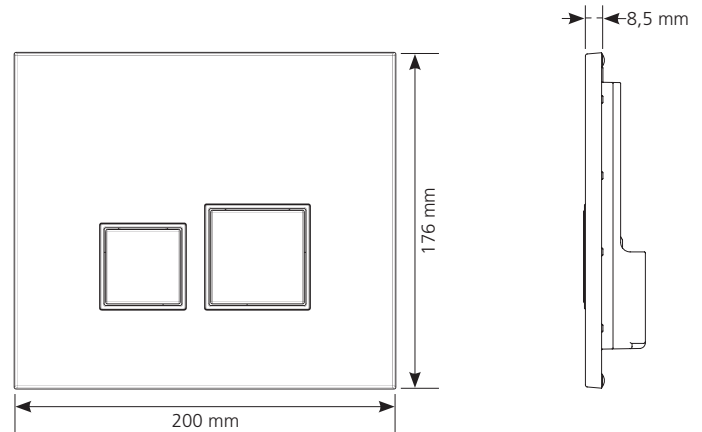

Black & bright chrome inserts