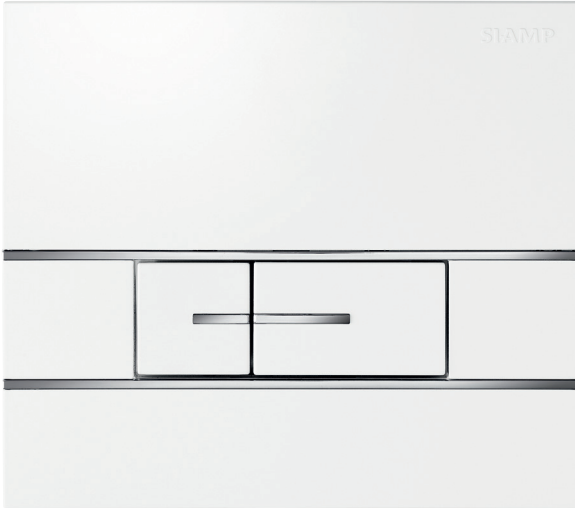

SEGMENT

Can be installed on Verso 350, 536, 790, Intraslim

White & bright chrome inserts

FEATURES

- Modern design underlined by chrome inserts
- Made from ABS
- Double flush
- Mechanical actuation
- Actuation force below 20 Newton
- Buttons and plate perfect alignment thanks to metallic springs
- Accurate and neat actuation feeling thanks to metallic springs
- Bumpers for preventing buttons to shock against the frame
- Smooth actuating screws to avoid operating noise
- Hand cuttable fixing and actuation screws for adapting length to cladding
- Can be used as hatch for reaching cistern equipment
- Cladding thickness between 16 and 100 mm.
- Frame back pads to allow support on the cladding

Decorative versions:

Plate and Buttons	Inserts	
	Bright Chrome	Matt Chrome
White	•	
Black	•	
Bright Chrome		•
Stainless steel aspect	•	

Black & bright chrome inserts

Bright chrome & matt chrome inserts

Stainless steel aspect & bright chrome inserts