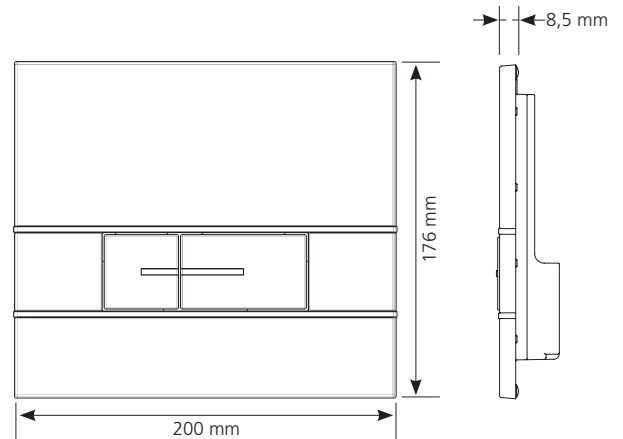

Black & bright chrome inserts