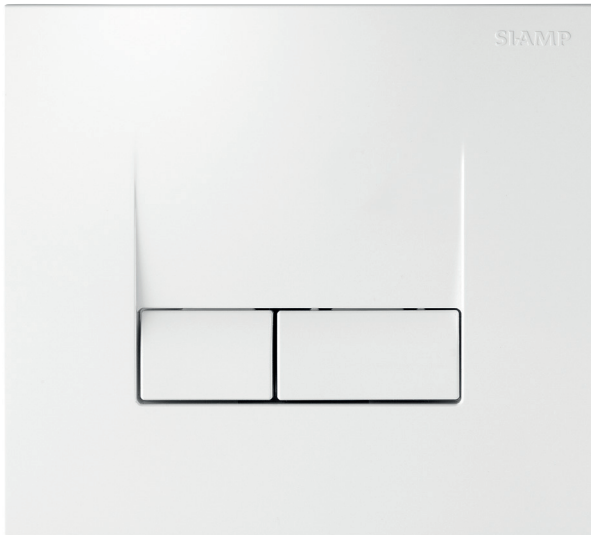

SMARTY

Can be installed on Verso 350, 536, 790, Intraslim

White

Matt chrome

Bright chrome

100% bright chrome

Black

FEATURES

- Modern and chic design
- Made from ABS
- Decorative versions:
 - White
 - Bright chrome (bright chrome for plate and large button and matt chrome aspect for small button)
 - Matt chrome (matt chrome aspect for plate and large button, bright chrome for small button bright)
- Double flush
- Mechanical actuation
- Actuation force below 20 Newton
- Buttons and plate perfect alignment thanks to metallic springs
- Accurate and neat actuation feeling thanks to metallic springs
- Bumpers for preventing buttons to shock against the frame
- Smooth actuating screws to avoid operating noise
- Hand cuttable fixing and actuation screws for adapting length to cladding
- Can be used as hatch for reaching cistern equipment
- Cladding thickness between 16 and 100 mm
- Frame back pads to allow support on the cladding