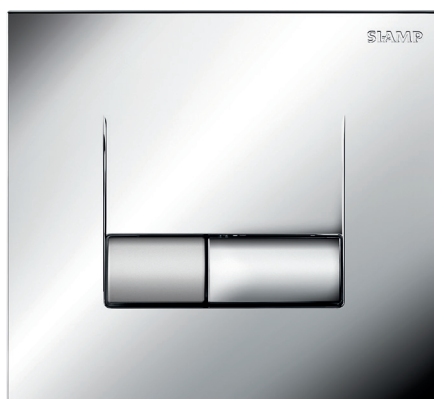

SMARTY

Can be installed on Verso 350, 536, 790, Intraslim

White

Matt chrome

Bright chrome

100% bright chrome

Black

FEATURES

- Modern and chic design
- Made from ABS
- Decorative versions:
 - White
 - Bright chrome (bright chrome for plate and large button and matt chrome aspect for small button)
 - Matt chrome (matt chrome aspect for plate and large button, bright chrome for small button bright)
- Double flush
- Mechanical actuation
- Actuation force below 20 Newton
- Buttons and plate perfect alignment thanks to metallic springs
- Accurate and neat actuation feeling thanks to metallic springs
- Bumpers for preventing buttons to shock against the frame
- Smooth actuating screws to avoid operating noise
- Hand cuttable fixing and actuation screws for adapting length to cladding
- Can be used as hatch for reaching cistern equipment
- Cladding thickness between 16 and 100 mm
- Frame back pads to allow support on the cladding