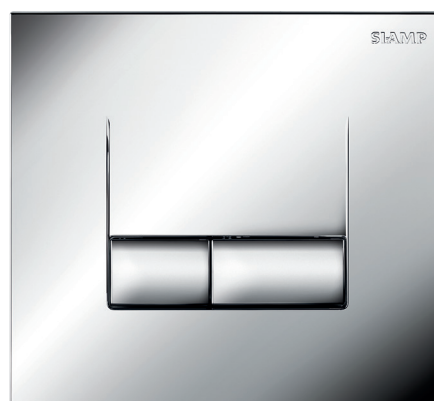

SMARTY

Can be installed on Verso 350, 536, 790, Intraslim

White

Matt chrome

Bright chrome

100% bright chrome

Black

FEATURES

- Modern and chic design
- Made from ABS
- Decorative versions:
 - White
 - Bright chrome (bright chrome for plate and large button and matt chrome aspect for small button)
 - Matt chrome (matt chrome aspect for plate and large button, bright chrome for small button bright)
- Double flush
- Mechanical actuation
- Actuation force below 20 Newton
- Buttons and plate perfect alignment thanks to metallic springs
- Accurate and neat actuation feeling thanks to metallic springs
- Bumpers for preventing buttons to shock against the frame
- Smooth actuating screws to avoid operating noise
- Hand cuttable fixing and actuation screws for adapting length to cladding
- Can be used as hatch for reaching cistern equipment
- Cladding thickness between 16 and 100 mm
- Frame back pads to allow support on the cladding