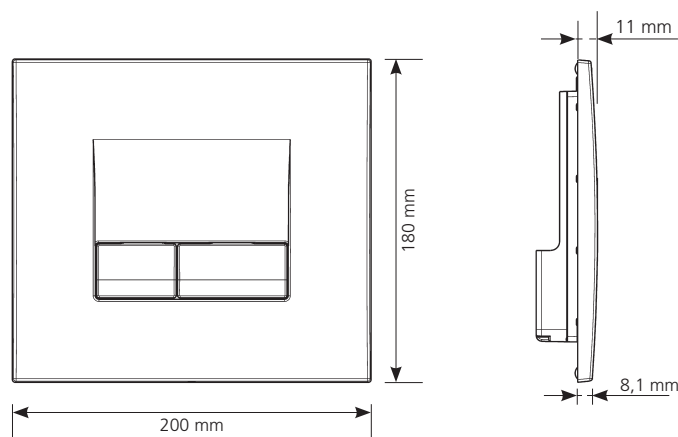

FEATURES

- Modern and chic design
- Made from aluminium alloy
- Decorative version : brushed satinated chrome, bright chrome, light matt chrome aspect, dark matt chrome aspect
- Fingerprints proof varnished featured on brushed satinated chrome
- Double flush
- Mechanical actuation
- Actuation force below 20 Newton
- Buttons and plate perfect alignment thanks to metallic springs
- Accurate and neat actuation feeling thanks to metallic springs
- Bumpers for preventing buttons to shock against the frame
- Smooth actuating screws to avoid operating noise
- Hand cuttable fixing and actuation screws for adapting length to cladding
- Can be used as hatch for reaching cistern equipment
- Cladding thickness between 16 and 100 mm.
- Frame back pads to allow support on the cladding

Dark matt chrome