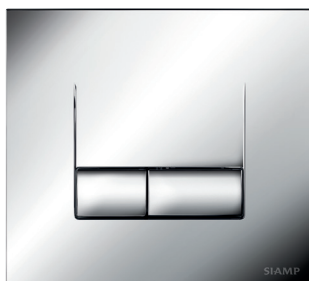

Bright chrome