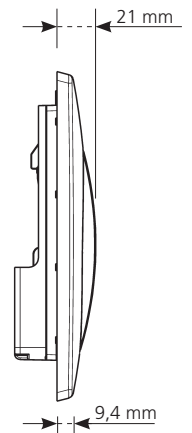

MEDIA

Can be installed on Verso 350, 536, 790, Intraslim

White

FEATURES

- Partition design
- Made of ABS
- Decorative versions:
  - White
  - Bright chrome (bright chrome for plate and large button and matt chrome aspect for small button)
  - Matt chrome (matt chrome aspect for plate and large button, bright chrome for small button bright)
- Double flush
- Mechanical actuation
- Actuation force below 20 Newton
- Smooth actuating screws to avoid operating noise
- Hand cuttable fixing and actuation screws for adapting length to cladding
- Can be used as hatch for reaching cistern equipment
- Thickness of the cladding (between 16 and 100 mm.)
- Frame back pads to allow support on the cladding

Bright chrome

Matt chrome

	Reference	Barcode	Packing	Packing			Pallet quantity
				Nb	L. x p. x h. (mm)	Kg	
MEDIA Bright chrome	31 1820 10	3 24723 001686 0	Box	1	216 x 193 x 44	0,40	40
MEDIA White	31 1818 10	3 24723 001684 6	Box	1	216 x 193 x 44	0,40	40
MEDIA Mat Chrome Aspect	31 1819 10	3 24723 001685 3	Box	1	216 x 193 x 44	0,40	40