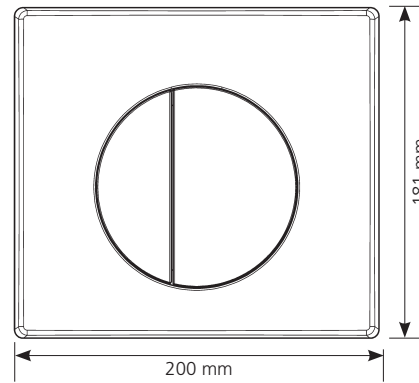

MEDIA

Can be installed on Verso 350, 536, 790, Intraslim

White

FEATURES

- Partition design
- Made of ABS
- Decorative versions:
  - White
  - Bright chrome (bright chrome for plate and large button and matt chrome aspect for small button)
  - Matt chrome (matt chrome aspect for plate and large button, bright chrome for small button bright)
- Double flush
- Mechanical actuation
- Actuation force below 20 Newton
- Smooth actuating screws to avoid operating noise
- Hand cuttable fixing and actuation screws for adapting length to cladding
- Can be used as hatch for reaching cistern equipment
- Thickness of the cladding (between 16 and 100 mm.)
- Frame back pads to allow support on the cladding

Bright chrome

Matt chrome

	Reference	Barcode	Packing	Packing			Pallet quantity
				Nb	L. x p. x h. (mm)	Kg	
MEDIA Bright chrome	31 1820 10	3 24723 001686 0	Box	1	216 x 193 x 44	0,40	40
MEDIA White	31 1818 10	3 24723 001684 6	Box	1	216 x 193 x 44	0,40	40
MEDIA Mat Chrome Aspect	31 1819 10	3 24723 001685 3	Box	1	216 x 193 x 44	0,40	40