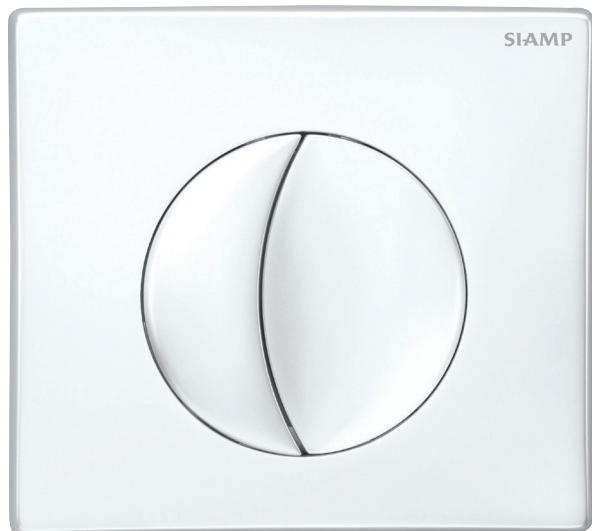

## MOON

Can be installed on Verso 350, 536, 790, Intraslim

White

### FEATURES

- Moon design
- Made of ABS
- Decorative versions:
  - White
  - Bright chrome (bright chrome for plate and large button and matt chrome aspect for small button)
  - Matt chrome (matt chrome aspect for plate and large button, bright chrome for small button bright)
- Double flush
- Mechanical actuation
- Actuation force below 20 Newton
- Smooth actuating screws to avoid operating noise
- Hand cuttable fixing and actuation screws for adapting length to cladding
- Can be used as hatch for reaching cistern equipment
- Thickness of the cladding (between 16 and 100 mm.)
- Frame back pads to allow support on the cladding

Bright chrome

Matt chrome