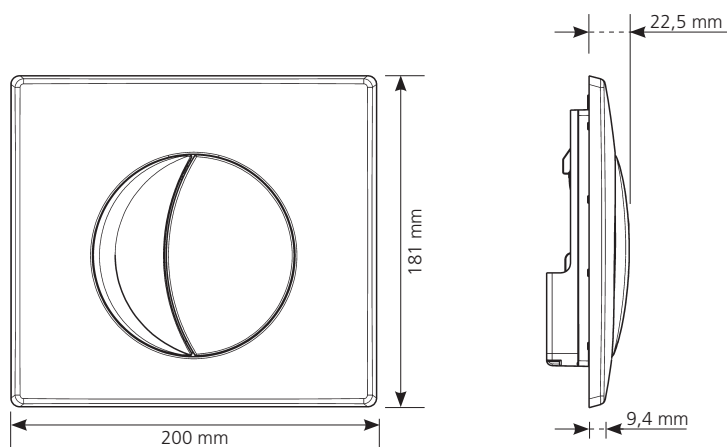

## MOON

Can be installed on Verso 350, 536, 790, Intraslim

White

### FEATURES

- Moon design
- Made of ABS
- Decorative versions:
  - White
  - Bright chrome (bright chrome for plate and large button and matt chrome aspect for small button)
  - Matt chrome (matt chrome aspect for plate and large button, bright chrome for small button bright)
- Double flush
- Mechanical actuation
- Actuation force below 20 Newton
- Smooth actuating screws to avoid operating noise
- Hand cuttable fixing and actuation screws for adapting length to cladding
- Can be used as hatch for reaching cistern equipment
- Thickness of the cladding (between 16 and 100 mm.)
- Frame back pads to allow support on the cladding