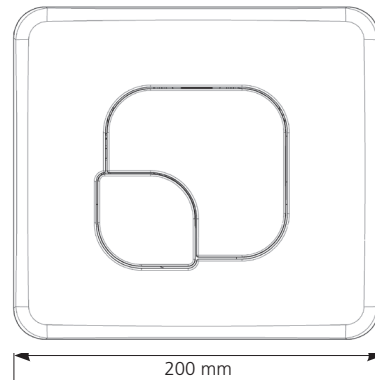

### FEATURES

- Lemon design
- Made of ABS
- Decorative versions:
  - White
  - Bright chrome (bright chrome for plate and large button and matt chrome aspect for small button)
  - Matt chrome (matt chrome aspect for plate and large button, bright chrome for small button bright)
- Double flush
- Mechanical actuation
- Actuation force below 20 Newton
- Smooth actuating screws to avoid operating noise
- Hand cuttable fixing and actuation screws for adapting length to cladding
- Can be used as hatch for reaching cistern equipment
- Thickness of the cladding (between 16 and 100 mm.)
- Frame back pads to allow support on the cladding

Bright chrome

Matt chrome

	Reference	Barcode	Packing	Packing			Pallet quantity
				Nb	L. x p. x h. (mm)	Kg	
LEMON Bright chrome	31 1814 10	3 24723 001680 8	Box	1	216 x 193 x 44	0,40	40
LEMON White	31 1810 10	3 24723 0016778	Box	1	216 x 193 x 44	0,40	40
LEMON Mat Chrome Aspect	31 1813 10	3 24723 001679 2	Box	1	216 x 193 x 44	0,40	40