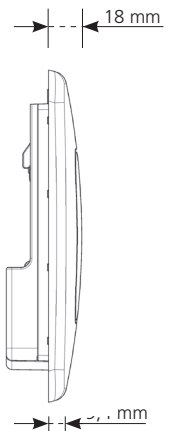

### FEATURES

- Lemon design
- Made of ABS
- Decorative versions:
  - White
  - Bright chrome (bright chrome for plate and large button and matt chrome aspect for small button)
  - Matt chrome (matt chrome aspect for plate and large button, bright chrome for small button bright)
- Double flush
- Mechanical actuation
- Actuation force below 20 Newton
- Smooth actuating screws to avoid operating noise
- Hand cuttable fixing and actuation screws for adapting length to cladding
- Can be used as hatch for reaching cistern equipment
- Thickness of the cladding (between 16 and 100 mm.)
- Frame back pads to allow support on the cladding

Bright chrome

Matt chrome

	Reference	Barcode	Packing	Packing			Pallet quantity
				Nb	L. x p. x h. (mm)	Kg	
LEMON Bright chrome	31 1814 10	3 24723 001680 8	Box	1	216 x 193 x 44	0,40	40
LEMON White	31 1810 10	3 24723 0016778	Box	1	216 x 193 x 44	0,40	40
LEMON Mat Chrome Aspect	31 1813 10	3 24723 001679 2	Box	1	216 x 193 x 44	0,40	40