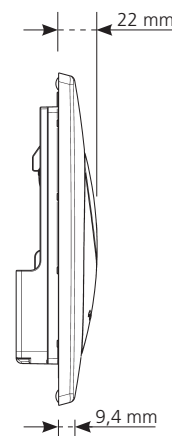

## YIN YANG

Can be installed on Verso 350, 536, 790, Intraslim

White

### FEATURES

- Zen design
- Made of ABS
- Decorative versions:
  - White
  - Bright chrome (bright chrome for plate and large button and matt chrome aspect for small button)
  - Matt chrome (matt chrome aspect for plate and large button, bright chrome for small button bright)
- Double flush
- Mechanical actuation
- Actuation force below 20 Newton
- Smooth actuating screws to avoid operating noise
- Hand cuttable fixing and actuation screws for adapting length to cladding
- Can be used as hatch for reaching cistern equipment
- Thickness of the cladding (between 16 and 100 mm.)
- Frame back pads to allow support on the cladding