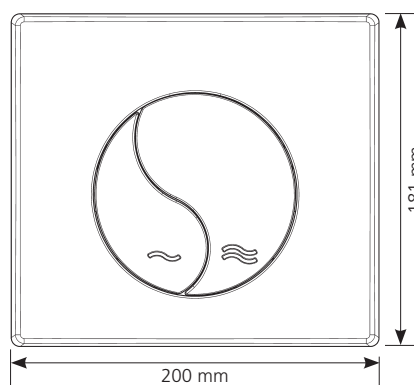

## YIN YANG

Can be installed on Verso 350, 536, 790, Intraslim

White

### FEATURES

- Zen design
- Made of ABS
- Decorative versions:
  - White
  - Bright chrome (bright chrome for plate and large button and matt chrome aspect for small button)
  - Matt chrome (matt chrome aspect for plate and large button, bright chrome for small button bright)
- Double flush
- Mechanical actuation
- Actuation force below 20 Newton
- Smooth actuating screws to avoid operating noise
- Hand cuttable fixing and actuation screws for adapting length to cladding
- Can be used as hatch for reaching cistern equipment
- Thickness of the cladding (between 16 and 100 mm.)
- Frame back pads to allow support on the cladding